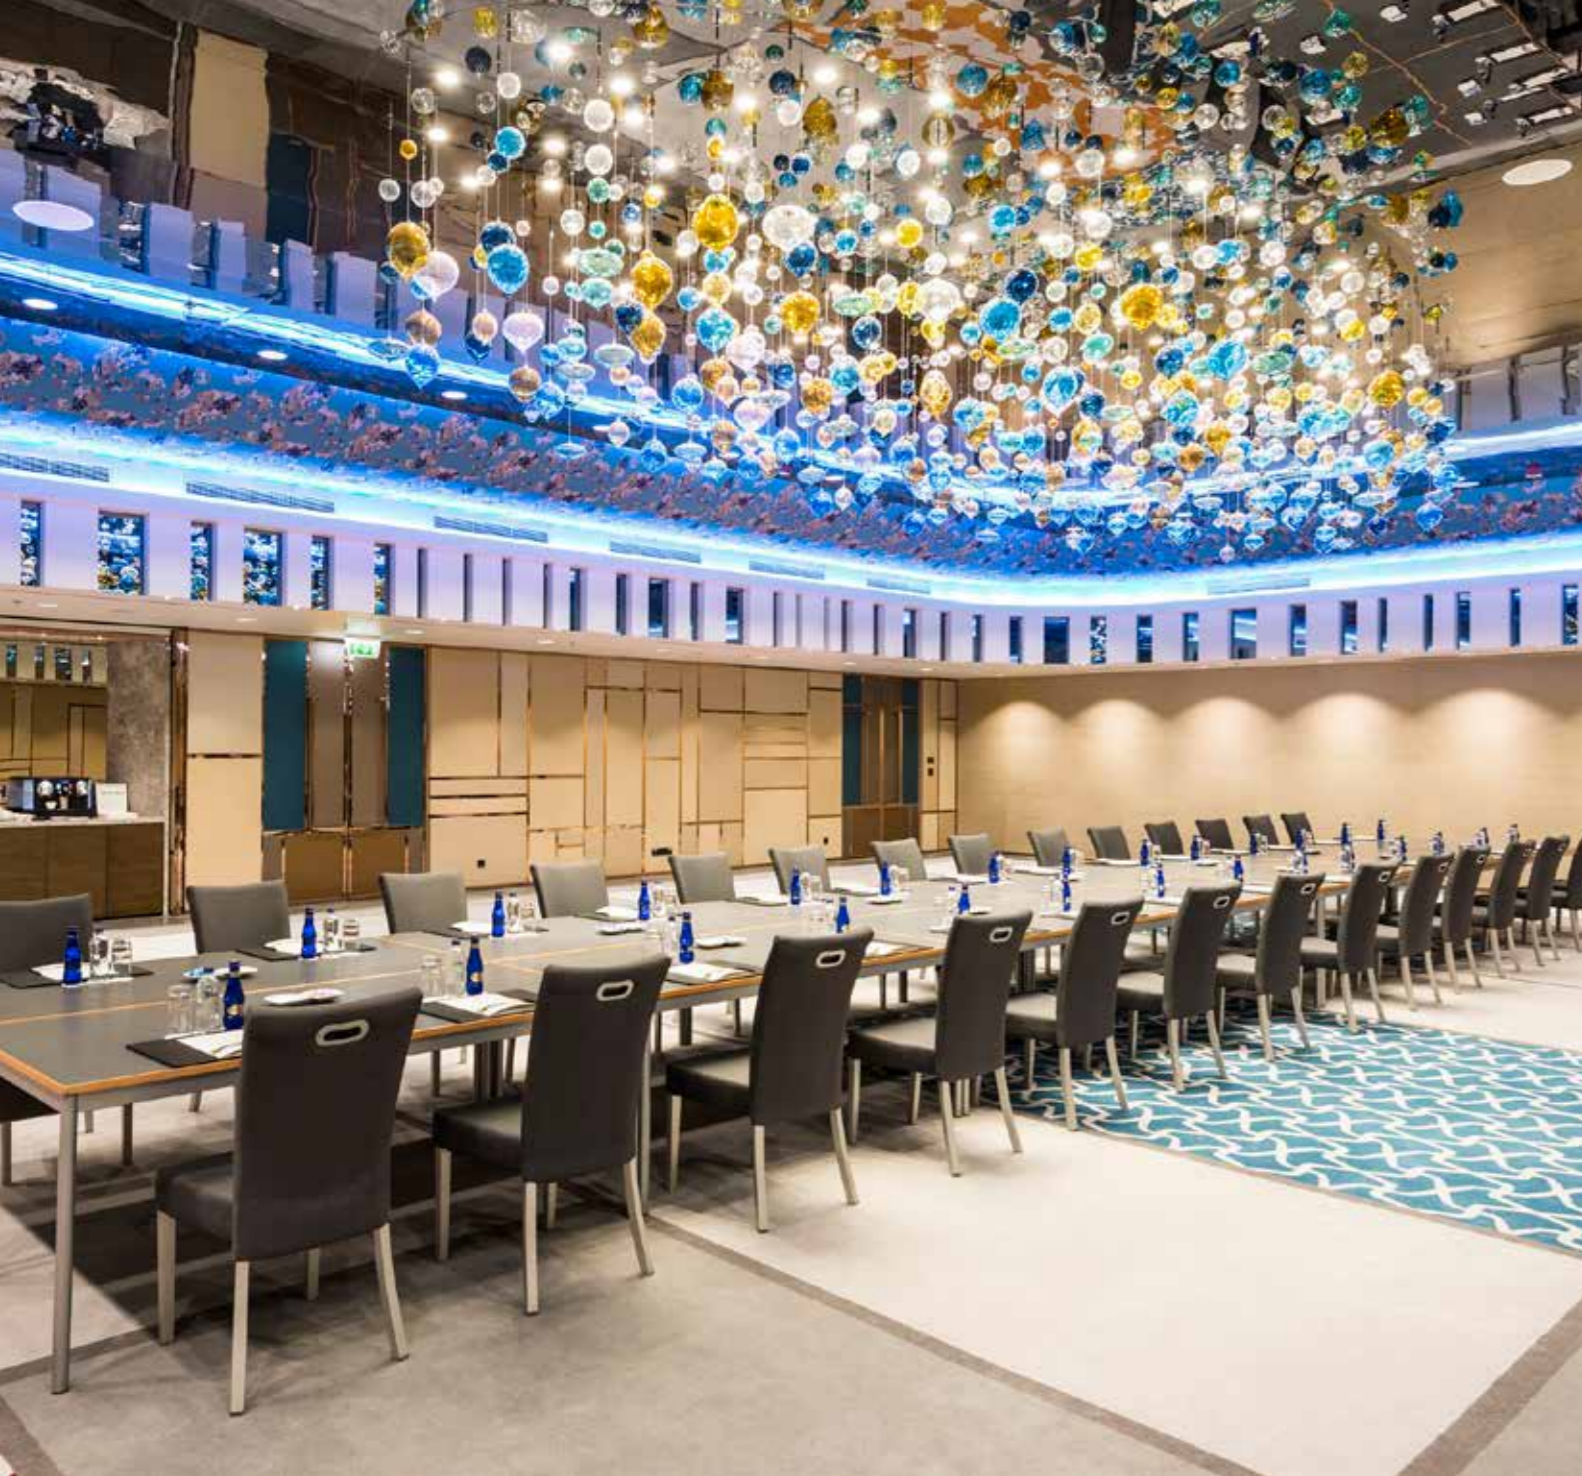

SWISSÔTEL THE BOSPHORUS ISTANBUL

Nestled within 65 acres of historical gardens with world-class shopping and vibrant nightlife nearby, it offers 497 guest rooms and suites, featuring state-of-the-art technology and exclusive amenities.

- Full refurbishment completed 2016
- Host events for up to 1600 guests
- Located within secure private grounds
- Modern, elegant dining environment
- Pürovel Spa & Sport

CAPACITIES & DIMENSIONS

MEETING ROOMS	AREA FT²	AREA M²	L	W	H	THEATRE	CLASS ROOM	BOARD ROOM	U-SHAPE	H-SQUARE	CABARET BANQUET	DINNER & DANCE	COCKTAIL PRO	RECEPTION
FLOOR 5														
Fuji I+II	11513	1070	43	25	7	1600	1000	164	200	260	378	1008	952	1000
Fuji I	4557	425	17	25	7	420	300	90	100	140	150	360	288	400
Fuji II	6940	645	28	25	7	650	500	110	130	160	228	576	480	750
Foyer	3938	366	32	11	4	-	-	-	-	-	-	-	400	650
Bern	1043	97	13	7	3	120	63	50	45	50	42	84	60	90
Montreux	1043	97	13	7	3	120	63	50	45	50	42	84	60	90
Lausanne	1043	97	13	7	3	120	63	-	45	50	42	84	60	90
Foyer	2410	224	16	14	3	-	-	-	-	-	-	-	100	120
FLOOR 7														
Neuchatel	3841	357	18	20	4	420	280	66	100	115	150	324	276	400
Neuchatel Foyer	2130	198	14	16	4	-	-	-	-	-	-	-	150	275
Geneve - Luzern	3421	318	24	13	5	400	186	50	60	70	120	288	240	300
Geneve	2130	198	15	13	4	250	133	50	60	70	72	168	108	160
Luzern	1237	115	13	8	4	120	63	50	45	50	36	84	60	90
Zurich	1172	113	8	13	3	120	63	50	45	50	42	84	60	90
Foyer	2259	210	30	7	3	-	-	-	-	-	-	-	200	325
Asuka	5616	522	23	23	4	470	398	54	70	85	320	480	408	400
Asuka Foyer	2162	201	30	7	2	-	-	-	-	-	-	-	150	200
FLOOR 10														
Monte Rosa 1+2	1495	139	8	16	3	115	75	30	35	42	48	96	-	90
Monte Rosa 1	484	45	5	8	3	40	18	22	18	22	18	36	-	40
Monte Rosa 2	753	70	8	8	3	60	36	22	27	34	30	60	-	60
Mönch	785	73	6	11	3	70	51	30	35	42	30	60	-	60
Mont Blanc	879	82	7	11	3	80	54	30	35	42	36	72	-	70
Eiger	409	38	5	7	3	-	-	11	-	-	-	-	-	-
Matterhorn	409	38	5	7	3	-	-	11	-	-	-	-	-	-
Jungfrau	409	38	5	7	3	-	-	11	-	-	-	-	-	-
Chamonix	352	34	4	9	3	-	-	9	-	-	-	-	-	-
SWISSÔTEL LIVING MEETING FLOOR														
Mimosa	1151	107	15	7	3	85	81	32	36	42	48	84	60	100
Eidelweiss	882	82	12	7	3	70	44	26	27	30	30	60	-	70
Acacia	376	35	7	5	3	-	-	13	-	-	-	-	-	-
Tulip	312	29	4	7	3	-	-	9	-	-	-	-	-	-

1 IN 10 DELEGATES GO FREE

PLUS CHOOSE YOUR COMPLIMENTARY EVENT UPGRADE

For events booked before 31 March 2018 to take place by 31 December 2018

DAILY
DELEGATE
RATE

FROM
55€

- Meeting Amenities: Flipchart, Note pads, Pens, refreshment candies, mineral and plain water
- Early bird breakfast
- Set Menu or Buffet Lunch including soft drinks at Café Swiss
- Morning and Afternoon Themed Coffee Breaks

24 HOUR
RATE
INCLUDING
ACCOMMODATION

FROM
219€

1. The daily delegate package plus:
2. Overnight accommodation in a Swiss Advantage Garden or Bosphorus View Room
   - Breakfast at Café Swiss
   - Three Course Plated Dinner or Buffet Dinner with Tailored Menus, including 1 soft drink.
   - Access to Purovel Spa & Sport

COMPLIMENTARY UPGRADE OPTIONS

OPTIONAL UPGRADES