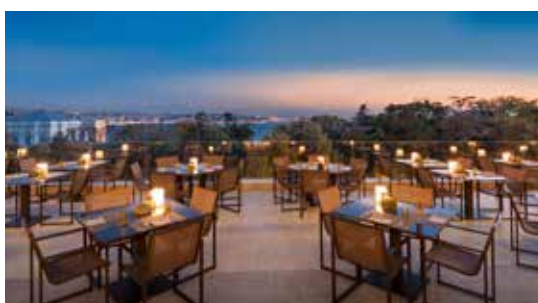

ROOMS

Having undergone a magnificent renewal process, Swissôtel The Bosphorus, Istanbul blends the refined taste and simplicity of Switzerland along with the modern new view having the signature of Khuan Chew, world-renowned designer with the warmth of Turkish culture. By the outstanding Bosphorus view from most of the rooms, the hotel offers a very special accommodation experience. It creates a difference with its 566 rooms consisting of 23 suites, 7 loft suites and 94 executive rooms options, all of which have a new design.