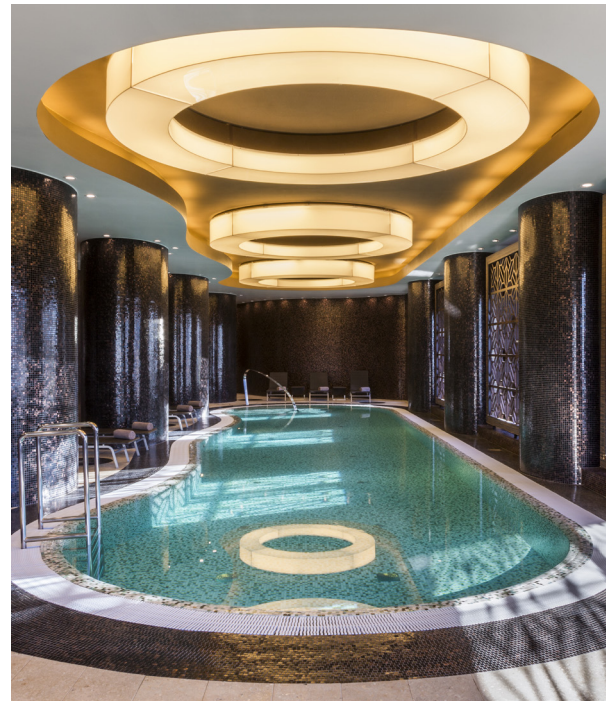

GUEST ROOMS

238 ROOMS WITH IMPRESSIVE VIEWS

Step into your own private sanctuary and enjoy the views overlooking the old town or harbour. The contemporary colour palette and polished wood tones ensure an inviting and calming place to work or simply unwind. Our guest rooms and suites feature state-of-the-art technology, a large ergonomic desk and crisp white Swissôtel signature bedding. Our Executive suites are ideal for business travellers with access to a meeting room, private workstations and exclusive amenities – not to mention a luxurious rain shower and Pürovel Spa amenities in the spacious bathroom. Looking to reach new heights during your stay? Commanding top-floor views overlooking the city and the Baltic Sea, the 157 square metre Presidential Suite is the ultimate in comfort with majestic chandeliers, deluxe furnishings and private sauna.

PÜROVEL SPA & SPORT

HEALTHY MIND, BODY AND SPIRIT

We want you to feel energised, fit and healthy during your stay. Pürovel Spa & Sport is the ideal place to work out using the latest fitness equipment in the gym or cool down in the indoor pool. For something a little more relaxing head to the sauna and steam room or book one of the wide selection of treatments we offer, from hydrotherapy to hot stone massages.

FACILITIES & SERVICES

SWISSÔTEL TALLINN HIGHLIGHTS

- Centrally located luxury hotel
- 238 beautiful and contemporary rooms and suites
- 15-minute drive from Tallinn international airport
- 3 in-house restaurants and 2 bars
- Professional conference, meeting and event facilities
- Swissôoffice 24-hour business centre
- Wireless internet
- Pürovel Spa & Sport
- Indoor swimming pool, fitness centre and studio
- Room service
- Car & limousine service
- 24-hour concierge
- Event technician on location
- Video conference possible
- Kid's room
- Laundry and dry-cleaning service
- Express check-in / check-out
- Underground car park