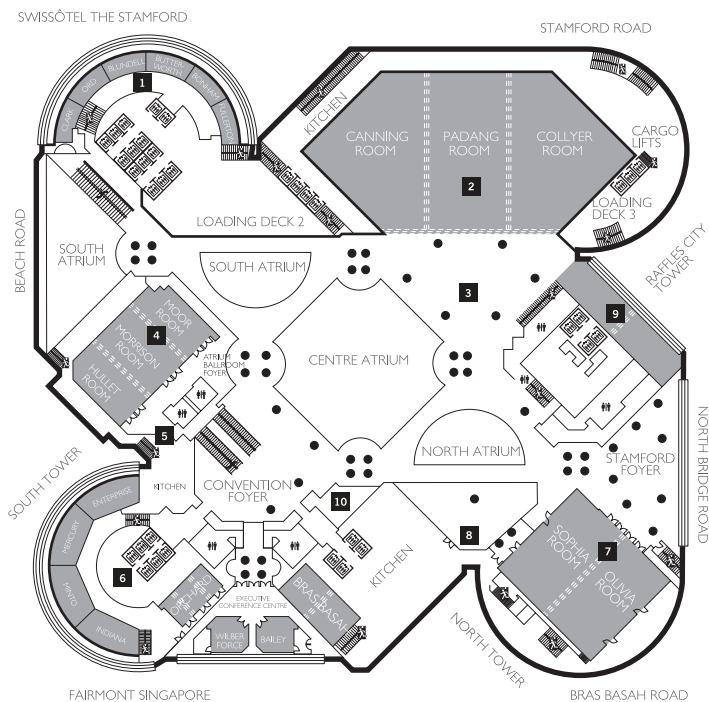

### WILLOW STREAM SPA

The Willow Stream Spa is one of Asia's largest luxury spa and fitness facility. Exceptional facilities comprises three VIP Couple Suites offering in-room dining, a private Jacuzzi and an aromatherapy steam room; a hydrotherapy room; a relaxation lounge; meditation alcoves and dedicated manicure and pedicure services.

## MEETING, EVENTS & CONFERENCES

Offering cutting-edge facilities, the Raffles City Convention Centre provides a versatile range of 27 fully-equipped meeting rooms capable of accommodating events of all sizes. The state-of-the-art Executive Conference Centre with a satellite conference system featuring icon-based touch screen and advanced facilities is the preferred venue for global conferences. The biggest ballroom – the magnificent pillar-free Fairmont Ballroom can accommodate up to 3,000 guests. Whether it is a large-scale symposium or a company-training seminar, our dedicated Convention Services team will see to your specific needs.

## CAPACITY CHART

MEETING ROOMS	AREA FT <sup>2</sup>	AREA M <sup>2</sup>	L	W	H	THEATRE	CLASSROOM	BANQUET
CONVENTION CENTRE								
Raffles City Convention Centre	70,000	6,503	-	-	-	-	-	-
MAJOR BALLROOMS								
Fairmont Ballroom	24,294	2,257	39	77	6.1	3,000	1,464	1,800
Stamford Ballroom	8,712	810	26.8	30	4	900	432	480
Atrium Ballroom	5,389	500	18	29	2	450	288	320
FAIRMONT EXECUTIVE MEETING ROOMS								
Bailey	690	64	8.2	9.8	2.8	21	18	-
Wilberforce	690	64	8.2	9.8	2.8	21	18	-
Indiana	1,150	107	14	7.6	2.8	100	60	60
Minto	1,150	107	14	7.6	2.8	100	60	50
Mercury	1,150	107	14	7.6	2.8	100	60	50
Enterprise	1,150	107	14	7.6	2.8	100	60	50
Orchard	1,227	114	13.7	8.2	2.8	110	54	60
Bras Basah	1,614	150	18.2	8.2	2.8	160	90	80