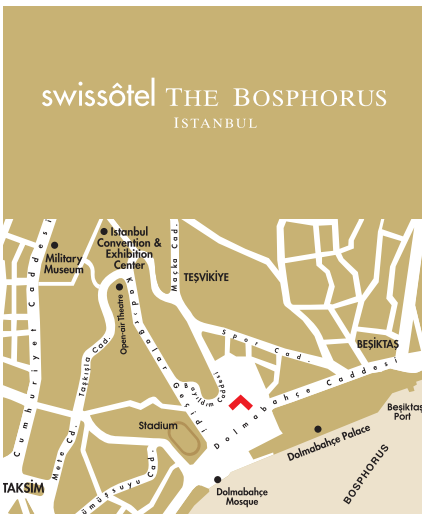

CONFERENCES, MEETINGS AND EVENTS

Our hotel provides a total of 5970 square metres of meeting space, with state of the art infrastructure that can be customized to fit the specific requirements of any given business meeting. The vast range of amenities and facilities offered enables business executives to handle their work in a luxurious and comfortable environment.

BANQUET CAPACITY CHART

FUNCTION ROOMS	MEETING						BANQUET				DIMENSION				
	THEATRE	CLASSROOM	BOARD	U-SHAPE	H-SQUARE	CABARET	BANQUET	D & D	Cocktail PRO	RECEP.	WIDTH	LENGTH	HEIGHT	TOTAL	
5th Floor Meeting Rooms						6 PAX									
FUJI BALLROOM	1600	1000	164	200	260	378	1008	952	1000	1200	25 m	42.5 m	6.8 m	1062.5 m²	
Fuji I	420	300	90	100	140	150	360	288	250	400	25 m	17 m	6.8 m	425 m²	
Fuji II	650	500	110	130	160	228	576	480	400	750	25 m	28 m	6.8 m	700 m²	
Foyer	N/A	N/A	N/A	N/A	175	174	348	276	400	650	11 m	33.24 m	3.6 m	366 m²	
Bern	120	63	50	45	50	42	84	60	50	90	7.5 m	13.5 m	3.3 m	101 m²	
Montreux	120	63	50	45	50	42	84	60	50	90	7.4 m	13.05 m	3 m	97 m²	
Lausanne	120	63	50	45	50	42	84	60	50	90	7.4 m	13.05 m	3.3 m	97 m²	
Foyer	N/A	N/A	N/A	N/A	N/A	N/A	N/A	N/A	100	120	14 m	16 m	3 m	224 m²	
7th Floor Meeting Rooms															
Neuchatel	420	280	66	100	115	150	324	276	250	400	20.4 m	18 m	3.75 m	367 m²	
Neuchatel Foyer	N/A	N/A	N/A	N/A	N/A	N/A	N/A	N/A	150	275	16 m	14 m	3.9 m	224 m²	
Geneve - Luzern	400	186	50	60	70	120	288	240	225	300	13.5 m	22.5 m	4.7 m	293 m²	
Geneve	250	133	50	60	70	72	168	108	100	160	13.37 m	14.82 m	3.9 m	198 m²	
Luzern	120	63	50	45	50	36	84	60	50	90	8.5 m	13.5 m	3.9 m	115 m²	
Zurich	120	63	50	45	50	42	84	60	50	90	13.5 m	8.4 m	2.9 m	113 m²	
Foyer	N/A	N/A	N/A	N/A	N/A	N/A	N/A	N/A	200	325	7.5 m	30.2 m	3.3 m	227 m²	
Asuka	420	280	86	110	140	180	336	264	250	400	15.5 m	21.5 m	4.15 m	333 m²	
Asuka Foyer	N/A	N/A	N/A	N/A	N/A	N/A	N/A	N/A	200	300	8 m	41 m	4.5 m	328 m²	
10th Floor Meeting Rooms															
Monte Rosa I	40	18	22	18	22	18	36	N/A	N/A	40	8.2 m	5.4 m	3.3 m	45 m²	
Monte Rosa 2	60	36	22	27	34	30	60	N/A	40	60	8.3 m	8.4 m	3.3 m	70 m²	
Monte Rosa Com	115	75	30	35	42	48	96	N/A	90	110	16.5 m	8.4 m	3.3 m	139 m²	
Mönch	70	51	30	35	42	30	60	N/A	40	60	11.2 m	6.5 m	2.6 m	73 m²	
Mont Blanc	80	54	30	35	42	36	72	N/A	40	70	11.2 m	7.3 m	3.4 m	82 m²	
Eiger	N/A	N/A	11	N/A	N/A	N/A	N/A	N/A	N/A	N/A	7.5 m	5 m	2.6 m	38 m²	
Matterhorn	N/A	N/A	11	N/A	N/A	N/A	N/A	N/A	N/A	N/A	7.5 m	5 m	2.6 m	38 m²	
Jungfrau	N/A	N/A	11	N/A	N/A	N/A	N/A	N/A	N/A	N/A	7.5 m	5 m	2.6 m	38 m²	
Chamonix	N/A	N/A	9	N/A	N/A	N/A	N/A	N/A	N/A	N/A	8.6 m	4 m	3.2 m	34 m²	
Residence Meeting Rooms															
Mimosa	144	72	66	45	70	48	96	60	70	100	6.9 m	16.2 m	3.15 m	112 m²	
Edelweiss	80	54	42	37	44	30	60	N/A	40	70	6.9 m	11.3 m	3.1 m	78 m²	
Acacia	40	30	26	21	28	24	48	N/A	30	40	6.9 m	7.8 m	3.1 m	54 m²	
Tulip	30	18	16	N/A	N/A	N/A	12	N/A	N/A	20	7.1 m	4.45 m	3.1 m	31.5 m²	

OTHER FACILITIES

- 24 hour room service.
- 24 hour medical service.
- 24 hour laundry service.
- 24 hour concierge service.
- Bank / Foreign exchange.
- 65 acres of garden.
- Shopping arcade.
- Fully integrated audio-visual facilities.
- Hairdresser.
- Bookstore.
- Florist.

MORE THAN 25 HOTELS IN OVER 20 DESTINATIONS WORLDWIDE.
www.swissotel.com GDS Access Code: SL