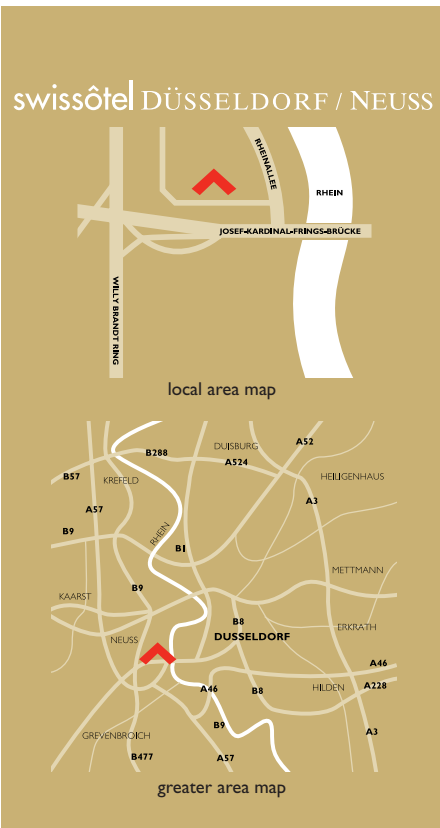

CONFERENCES, MEETINGS & EVENTS

At Swissôtel Düsseldorf / Neuss you will find one of the region's largest convention spaces linked to a hotel.

Take part in celebrations or conferences with up to 1500 guests in the elegant Jupiter ballroom, or with up to 600 people in the Diana hall. 14 conference rooms with first-class, high quality technical equipment and daylight offer plenty of room for your specific event planning. A total of 4.000 square metres of exhibition space is available.

We also provide a creative and professional catering service for those who wish to incorporate a venue or location not on our premises.

BANQUET AND MEETING ROOM CAPACITIES

CONGRESS CENTRUM	CAPACITY						DIMENSIONS					
	ROWS OF CHAIRS	CLASSROOM I TABLES 52x076	CLASSROOM II TABLES 1,52x0,46	U-CHAIRPED CHAIRS	OUTSIDE BLOCK TABLE	OVAL TABLE	ROUND TABLES SET MEALS	ROUND TABLES BUFFET	AREA SQM	LENGTH METER	WIDTH METER	HEIGHT METER
JUPITER HALL	1500	650	800	—	—	—	1.000	750	1.400	33,10	38,20	9,35
JUPITER HALL with dance floor & stage	—	—	—	—	—	—	830	650	1.400	33,10	38,20	9,35
JUPITER FOYER	—	—	—	—	—	—	—	—	400	51,00	7,50	3,00
DIANA HALL I	310	160	200	65	85	60	250	200	310	18,00	17,20	4,95
DIANA HALL II	310	160	200	65	85	60	250	200	310	18,00	17,20	4,95
KOMBINATION DIANA HALL I & II	750	350	420	—	—	—	550	440	622	36,20	17,20	4,95
DIANA HALL I & II with dance floor & stage	750	320	400	—	—	—	380	320	622	36,20	17,20	4,95
DIANA FOYER	—	—	—	—	—	—	—	—	180	19,00	11/8	2,70
KOMBINATION JUPITER & DIANA HALL I & II	—	—	—	—	—	—	—	—	—	—	—	—
with dance floor & stage	—	—	—	—	—	—	1.200	1.000	2.122	—	—	—

FUNCTION ROOMS

RIVERSIDE GARDEN	—	—	—	—	—	—	—	—	160	13,00	13,00	2,78	
TITUS	40	20	20	18	22	20	40	30	37	7,20	7,10	2,78	
TIBERIUS	50	20	25	22	24	22	50	30	51	7,20	7,10	2,78	
COMBINATION TITUS/TIBERIUS	90	60	60	30	35	32	80	60	88	14,50	7,10	2,78	
MARKUS	50	20	25	22	24	22	50	30	51	7,20	7,10	2,78	
KONSTANTIN	50	20	25	22	24	22	50	30	51	7,20	7,10	2,78	
COMBINATION MARKUS/KONSTANTIN	100	60	70	35	42	40	100	70	102	14,50	7,10	2,78	
JULIAN	—	—	—	—	—	14	—	—	51	7,20	7,10	2,78	
AUGUSTUS	50	20	25	20	22	20	40	30	50	7,00	7,10	2,78	
APOLLO	120	70	85	45	50	46	110	80	120	18,30	7,10	2,78	
BACCHUS	50	20	25	22	24	22	50	30	51	7,20	7,10	2,78	
MARS	50	20	25	22	24	22	50	30	51	7,20	7,10	2,78	
MERKUR	50	20	25	22	24	22	50	30	51	7,20	7,10	2,78	
COMBINATION BACCHUS/MARS/MERKUR	170	80	120	65	75	72	150	100	153	22,00	7,10	2,78	
NEPTUN	50	20	25	22	24	22	50	30	51	7,20	7,10	2,78	
SATURN	40	20	20	18	22	20	40	30	37	7,20	7,10	2,78	
COMBINATION NEPTUN/SATURN	90	60	60	30	35	32	80	60	88	14,50	7,10	2,78	
CERES (Basement)	90	45	60	27	32	26	80	60	105	11,80	8,40	3,07	
VENUS (Basement)	200	70	80	35	40	32	100	60	160	14,20	10,80	2,55	
TRAVERTIN FOYER (Basement)	—	—	—	—	—	—	—	—	450	380	500	11/8	2,70

MORE THAN 25 HOTELS IN OVER 20 DESTINATIONS WORLDWIDE.
www.swissotel.com GDS Access Code: SL