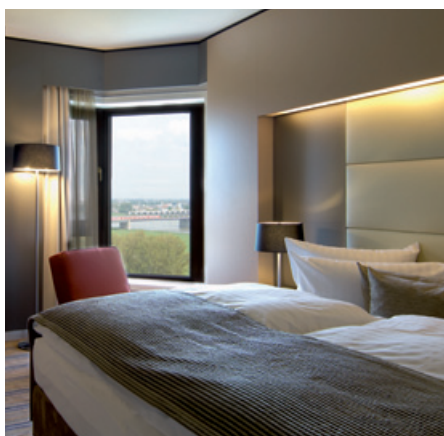

GUEST ROOMS

You will feel at home in our 246 guest rooms and suites, which were renovated in 2008. All rooms are equipped with air conditioning, flatscreen TV, mini bar and safe. To assist you in your successful business deals there is also a large desk, direct dial telephone with answer machine function and WLAN (for a fee). Enjoy the fresh Rhine air in the morning! All of the windows in our rooms can be opened regardless of the air conditioning.

The following categories are available:

Classic rooms, Premier and Premier "Rhine View" rooms, Junior Suites, Executive and Presidential Suite (186 non-smoking and 60 smoking rooms).

RESTAURANT & BAR

Enjoy the large breakfast buffet and the elegant ambience in our Riverside Restaurant with views of the Rhine! For lunch and dinner we indulge our guests with fresh regional and international cuisine. On Sundays we expand our offer with seasonal brunch buffets.