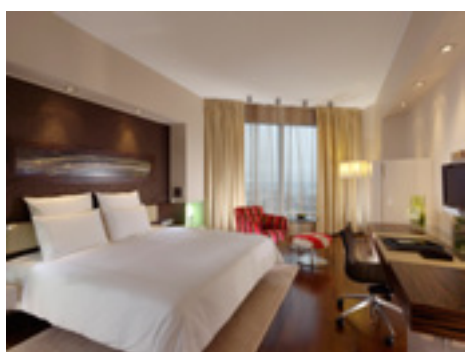

LOCATION

A fashionable destination on the Russian Riviera, Sochi lies on a strip of land between the Black Sea and the Caucasus Mountains. Our new beach resort, Swissôtel Sochi, will benefit from both the warm climate and the proximity of Krasnaya Polyana, the renowned ski area that has snow until June - which means you can relax in the warm sun on our private beach one day and go skiing the next. Our new resort is perfectly located, just 23 km from the airport and 5 km from the train station. The 2014 Winter Olympic and Paralympic Games will be held in Sochi, and from then on the city will also host the Russian Formula 1 Grand Prix.

GUEST ROOMS

With deluxe contemporary guest rooms and suites, the hotel will offer a wide selection of cleverly conceived accommodation choices - the common denominator is that each bedroom provides all the services and conveniences needed for travellers to make business away from home a seamless experience.

RESTAURANT & BARS

Swissôtel Hotels & Resorts' award-winning dining facilities will exceed your expectations time and time again. Our bars, restaurants and ballrooms are created to be places of entertainment where the ambience is formal or casual and dishes are prepared with the finest local produce, served to perfection every day. The hotel's private beach, with its own restaurant and leisure facilities, are the perfect place to relax during your stay.

PÜROVEL SPA & SPORT

Pürovel Spa & Sport provides a Swiss-inspired solution to healthy living for everyone who wishes to reach or maintain a naturally vital lifestyle, feeling energised, fit and healthy. Pürovel spa treatments, using essential oils organically produced in Switzerland, work in symmetry with the sports training, having both been designed to invigorate and vitalise in rhythm with the seasons. Our facilities include a pool, a fully-equipped gym, treatment rooms and a sauna.

CONFERENCE & EVENTS

Our conference centre and facilities provide the flexibility to accommodate substantial numbers of delegates and different sized events with comfort and ease. When it comes to your conference, our highly experienced organisers and state-of-the-art technical facilities will help make every day run smoothly.

- Customised service and leading-edge technology
- Swiss Meeting Concierge
- Event technician on location
- Video conferences possible
- Wireless internet access
- Conference equipment rental