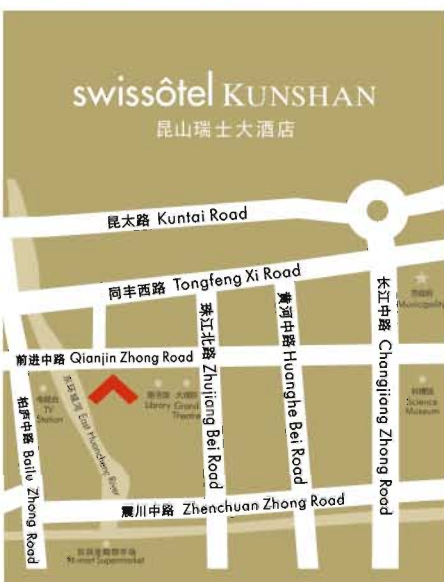

MORE THAN 28 HOTELS IN OVER 20 DESTINATIONS WORLDWIDE.
www.swissotel.com GDS Access Code: SL